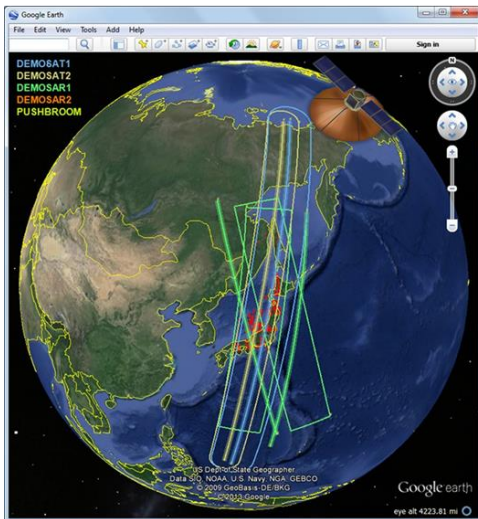

Remote Sensing Monitoring System

By applying the Remote Sensing Technics to business, it will lead the Commercial Industry, or even life styles, into a evolutionary changes.

Remote Sensing Service for Oil Palm

- Establish Geospatial and land layer of Plantation Estates
- Maturity Control
- Health & Disease Monitoring
- Drought /Fire/Illegal Warning
- Provide an Information Platform for Management

Agriculture Health & Maturity Monitoring

Transportation