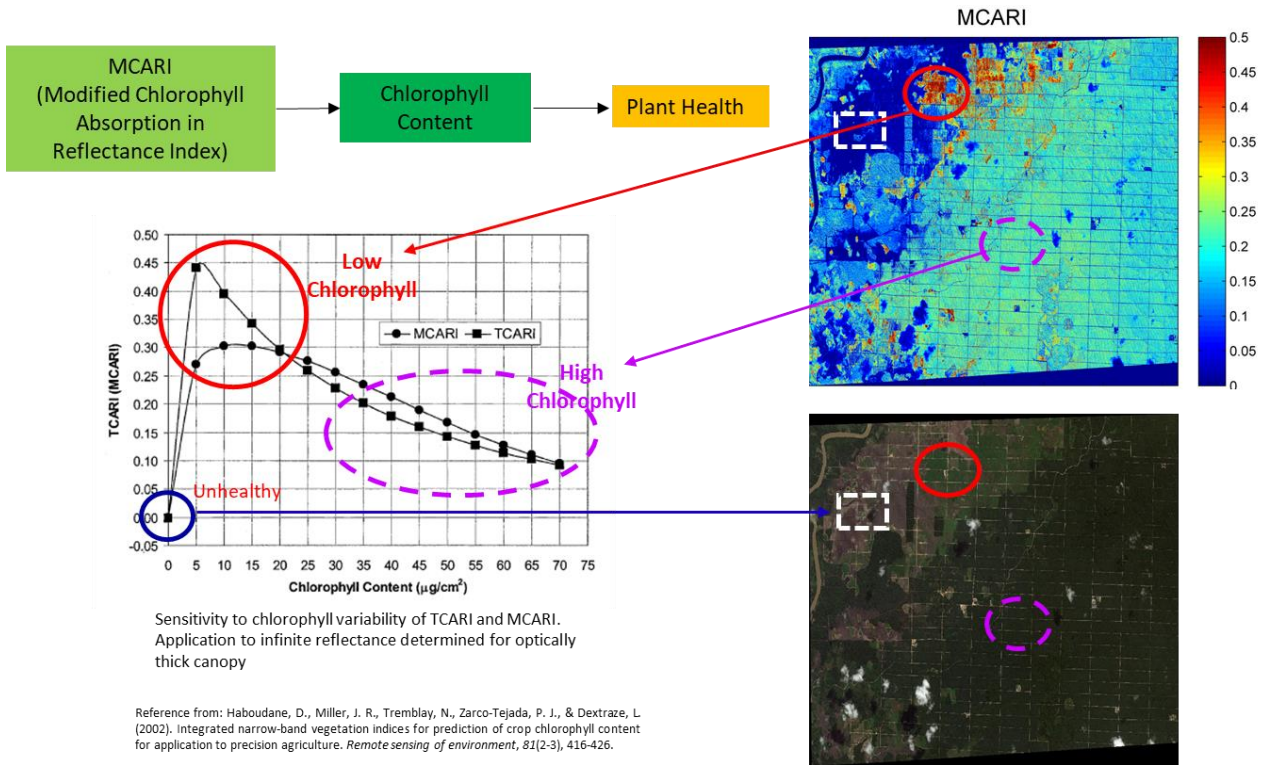

Remote Sensing Monitoring System

By applying the Remote Sensing Technics to business, it will lead the Commercial Industry, or even life styles, into a evolutionary changes.

Remote Sensing Service for Oil Palm

- Establish Geospatial and land layer of Plantation Estates
- Maturity Control
- Health & Disease Monitoring
- Drought /Fire/Illegal Warning
- Provide an Information Platform for Management

Agriculture Health & Maturity Monitoring

Management Information Platform

Integrated all Sensors: Sat+Airborne+UAV SAR

All Remote Sensing Services

Oil Storage Analysis

Geospatial Maps

Environmental Protection

Agriculture Monitoring

Search & Rescue