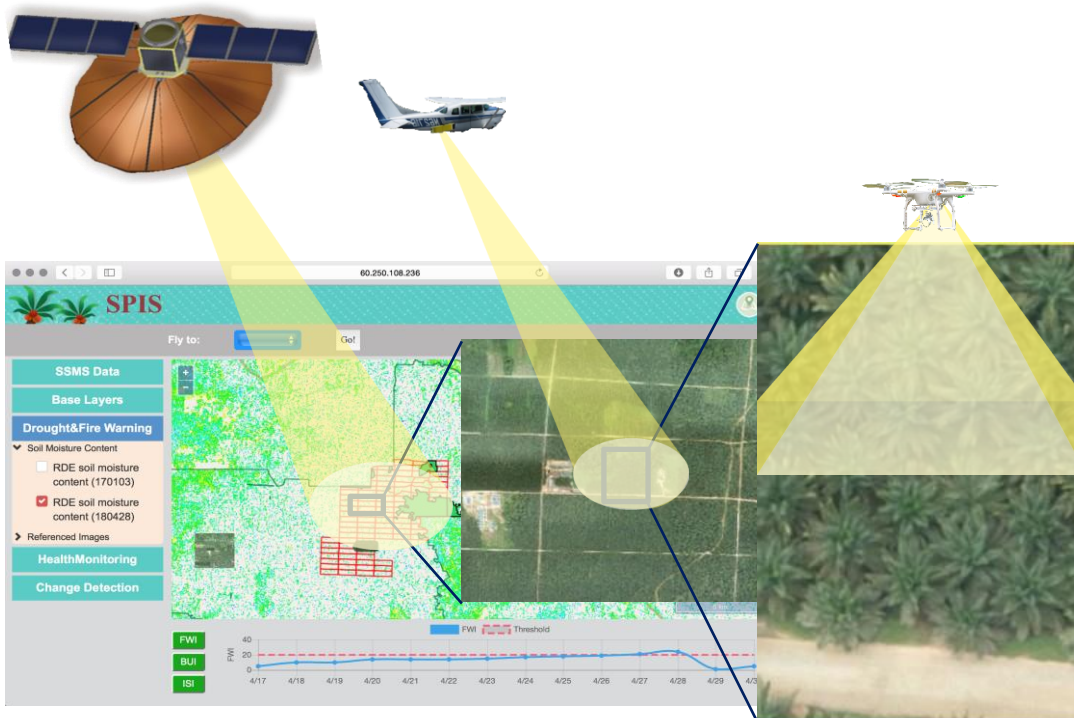

Remote Sensing Monitoring System

By applying the Remote Sensing Technics to business, it will lead the Commercial Industry, or even life styles, into a evolutionary changes.

Remote Sensing Service for Oil Palm

- Establish Geospatial and land layer of Plantation Estates
- Maturity Control
- Health & Disease Monitoring
- Drought /Fire/Illegal Warning
- Provide an Information Platform for Management

Agriculture Health & Maturity Monitoring

Management Information Platform

Integrated all Sensors: Sat+Airborne+UAV SAR

All Remote Sensing Services

Oil Storage Analysis

Geospatial Maps

Environmental Protection

Agriculture Monitoring

Search & Rescue

Transportation